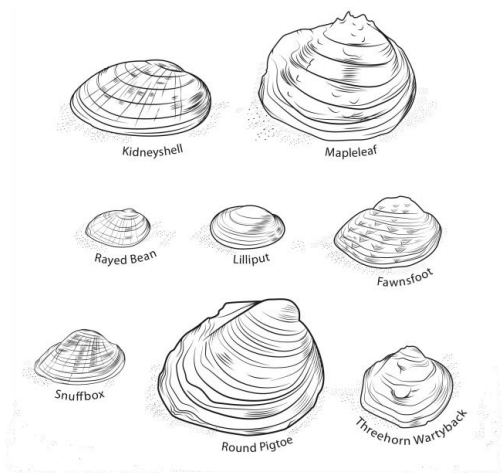

Lake Chubsucker